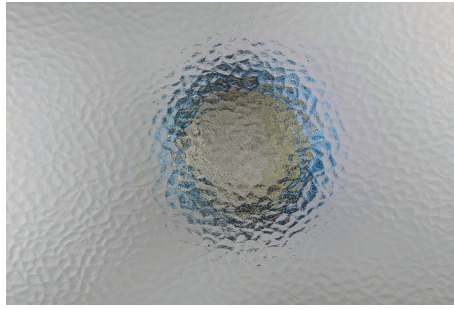

patterned
glass solutions

N&C Patterned Glass

...for light, privacy and style

N&C Patterned Glass is an attractive solution available in various styles, from contemporary to classic. The perfect option for allowing more light into an internal room and where levels of privacy or obscuration are to be achieved. Four levels of obscurity are available, graded from 2 (least obscuration) to 5 (greatest obscuration).

Our N&C Patterned Glass is suitable for use in insulated glass units (IGU's) and can be toughened to meet the requirements for safety glass in areas such as glazed doors, side panels, bathrooms and low level glazing as well as furniture & protective barriers.

Bathroom windows

Glazed door and adjacent glass panels

Bathroom doors

N&C Mist Patterned Glass

Level 4

N&C Glade Patterned Glass

Level 5

N&C Stip Patterned Glass